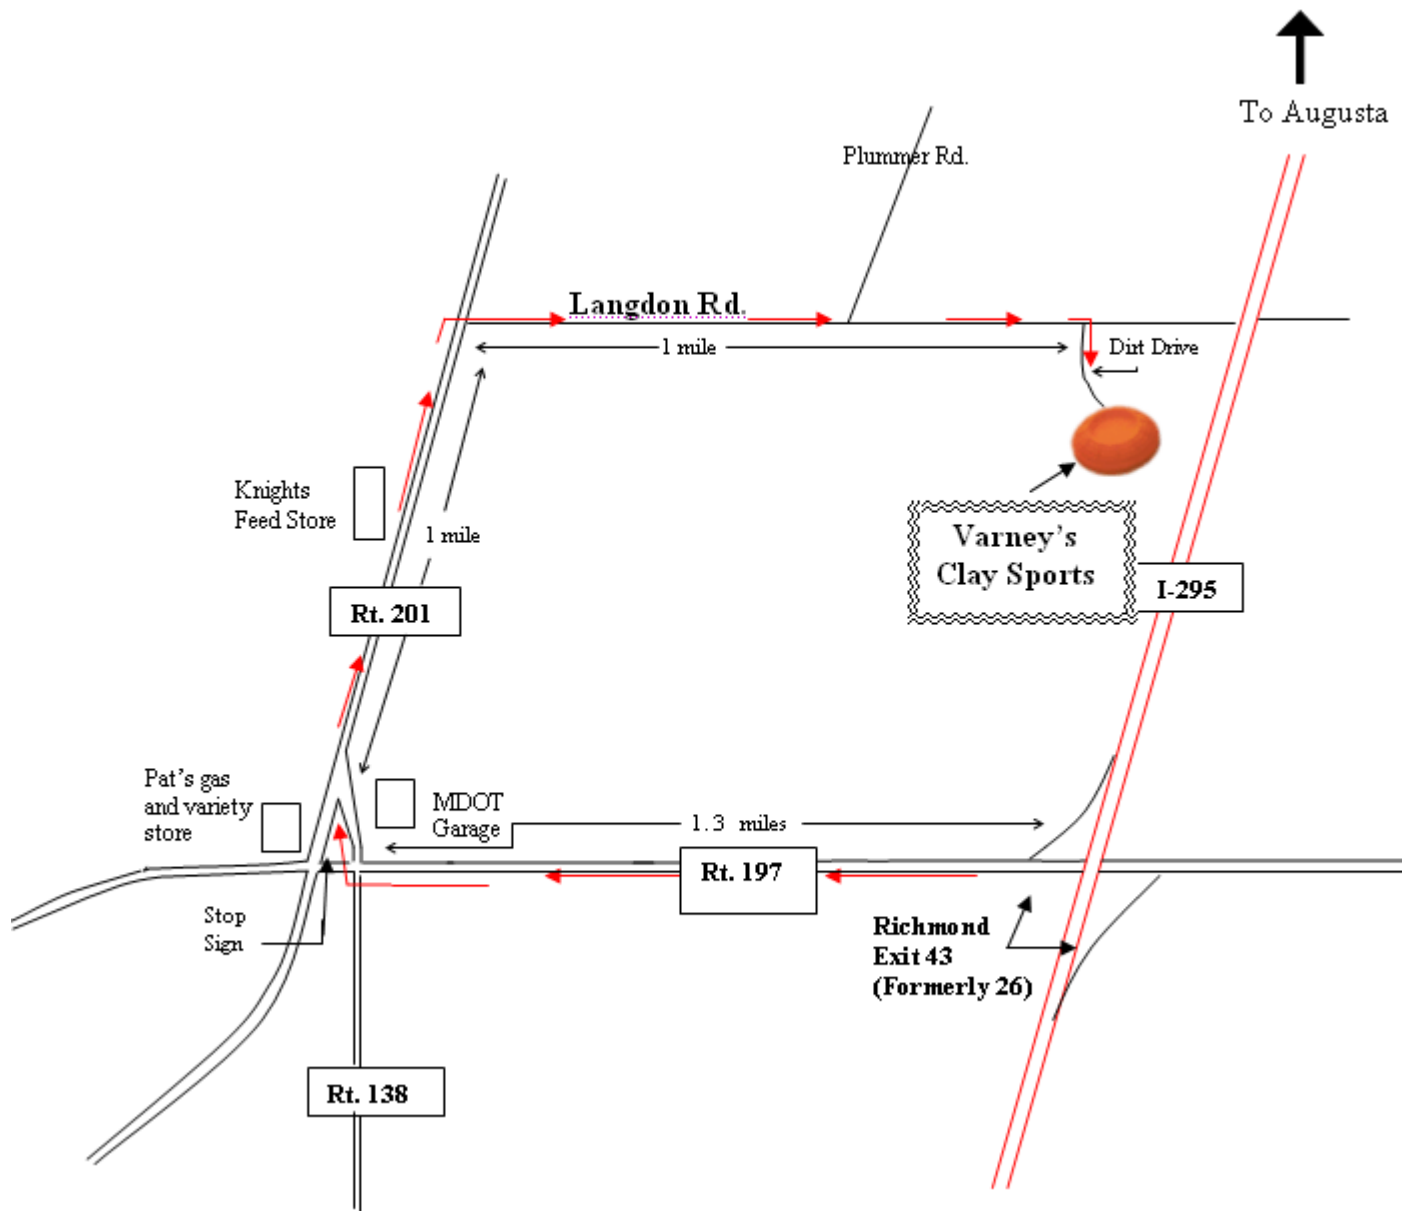

Varney's Clay Sports

Directions: From I-295 North or South

Map to Varneys Clay Sports

- From Interstate 295 North, take exit 43, Richmond (formerly exit 26) Turn left onto Rt 197.
- From Interstate 295 South, take exit 43 (formerly exit 26). Turn right onto Rt 197.
- Go 1.3 miles, turn right onto 201
- Travel 1 mile. Turn right onto Langdon Rd
- Proceed 1 mile. Varney's shooting facility is on the right at crest of hill.